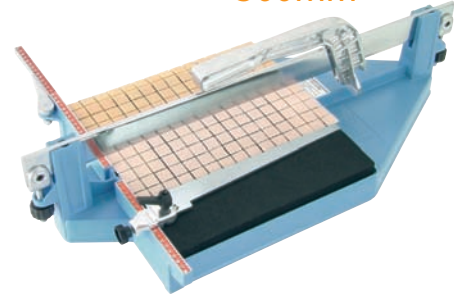

MANUAL TILE CUTTERS

SIG-7A

Cutting Length 330mm

SIG-5M Mosaic Tile Cutter

500mm

TILE LAYING

TILE SPACERS AND WEDGES
1.5mm & 3mm
Crosses & "T" Shapes
And Tile Wedges
Bags of 100 or 500
Buckets of 2,000

NOTCHED ADHESIVE SPREADERS AND TROWELS

"V" Notch 3, 5, 8 & 12mm
or Square Notch 4, 6, 8, 10 & 12mm
Gauging Trowel 7' or 8' Blade
Square Trowel

GROUTING

LIQUID STIRRERS
For Adhesive and Grout Mixing
LS-SMALL 100mm x 500mm Shaft
LS-LARGE 150mm x 500MM Shaft